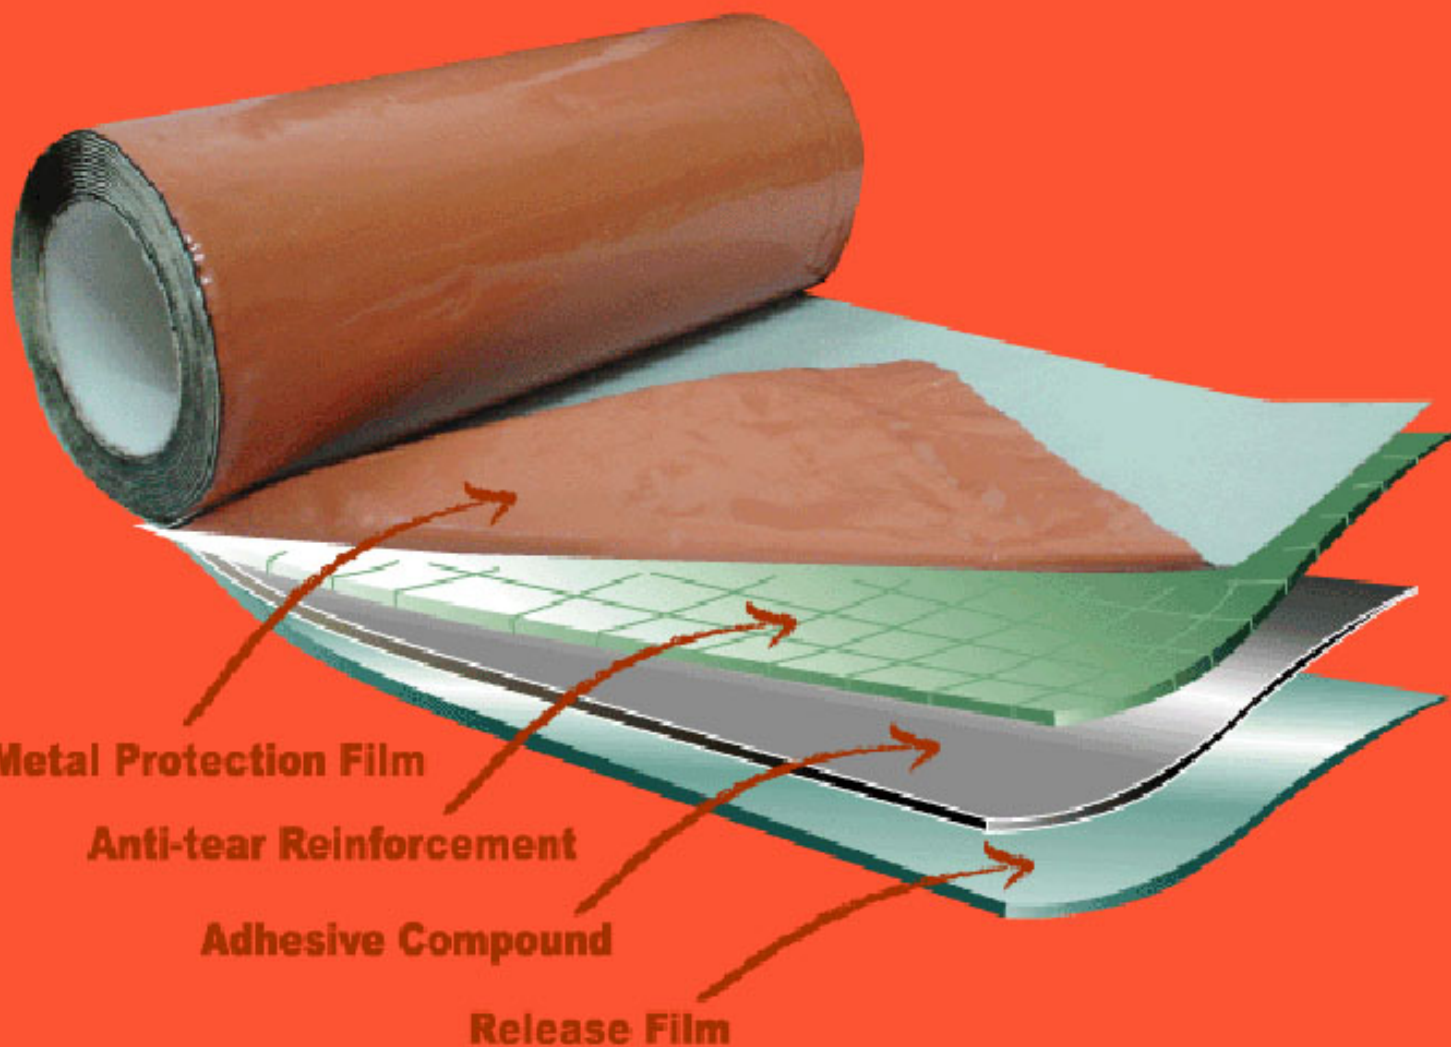

TERREAL DRY FIX

SELF ADHESIVE WATERPROOF MEMBRANE

TERREAL DRY FIX

SELF ADHESIVE WATERPROOF MEMBRANE

Mortar

Dry Fix

GENERAL

Terreal Dry Fix is a versatile, self adhesive tape, consists of a 0.064mm reinforced aluminum foil backed with a 1.45mm weatherproof self adhesive compound which is protected by a silicone release film.

ADVANTAGES

- Fast and easy application.
- Adheres on most construction materials including clay, asphalt, brickwork, cement, marble, ceramics etc.
- Adheres to the substrate and to itself, eliminating the problems of wind lifting and wind driven water.
- The metal surface received a special treatment allowing them to be easily painted to match other colours.
- In case of little punching and nailing, the membrane's special compound immediately seals around nails and waterproofs silts and tears.

APPLICATION

The surface on which Terreal Dry Fix is to be applied must be smooth and free of irregularities. Damaged and dirty or dusty surfaces must be repaired and cleaned before application.

To obtain the best results, users are advised to:

COLOUR AVAILABLE

Lead

Terracotta

Dark Red

SIZE

Per roll of 30cm width X 10m length

Ecological

Cold Applied